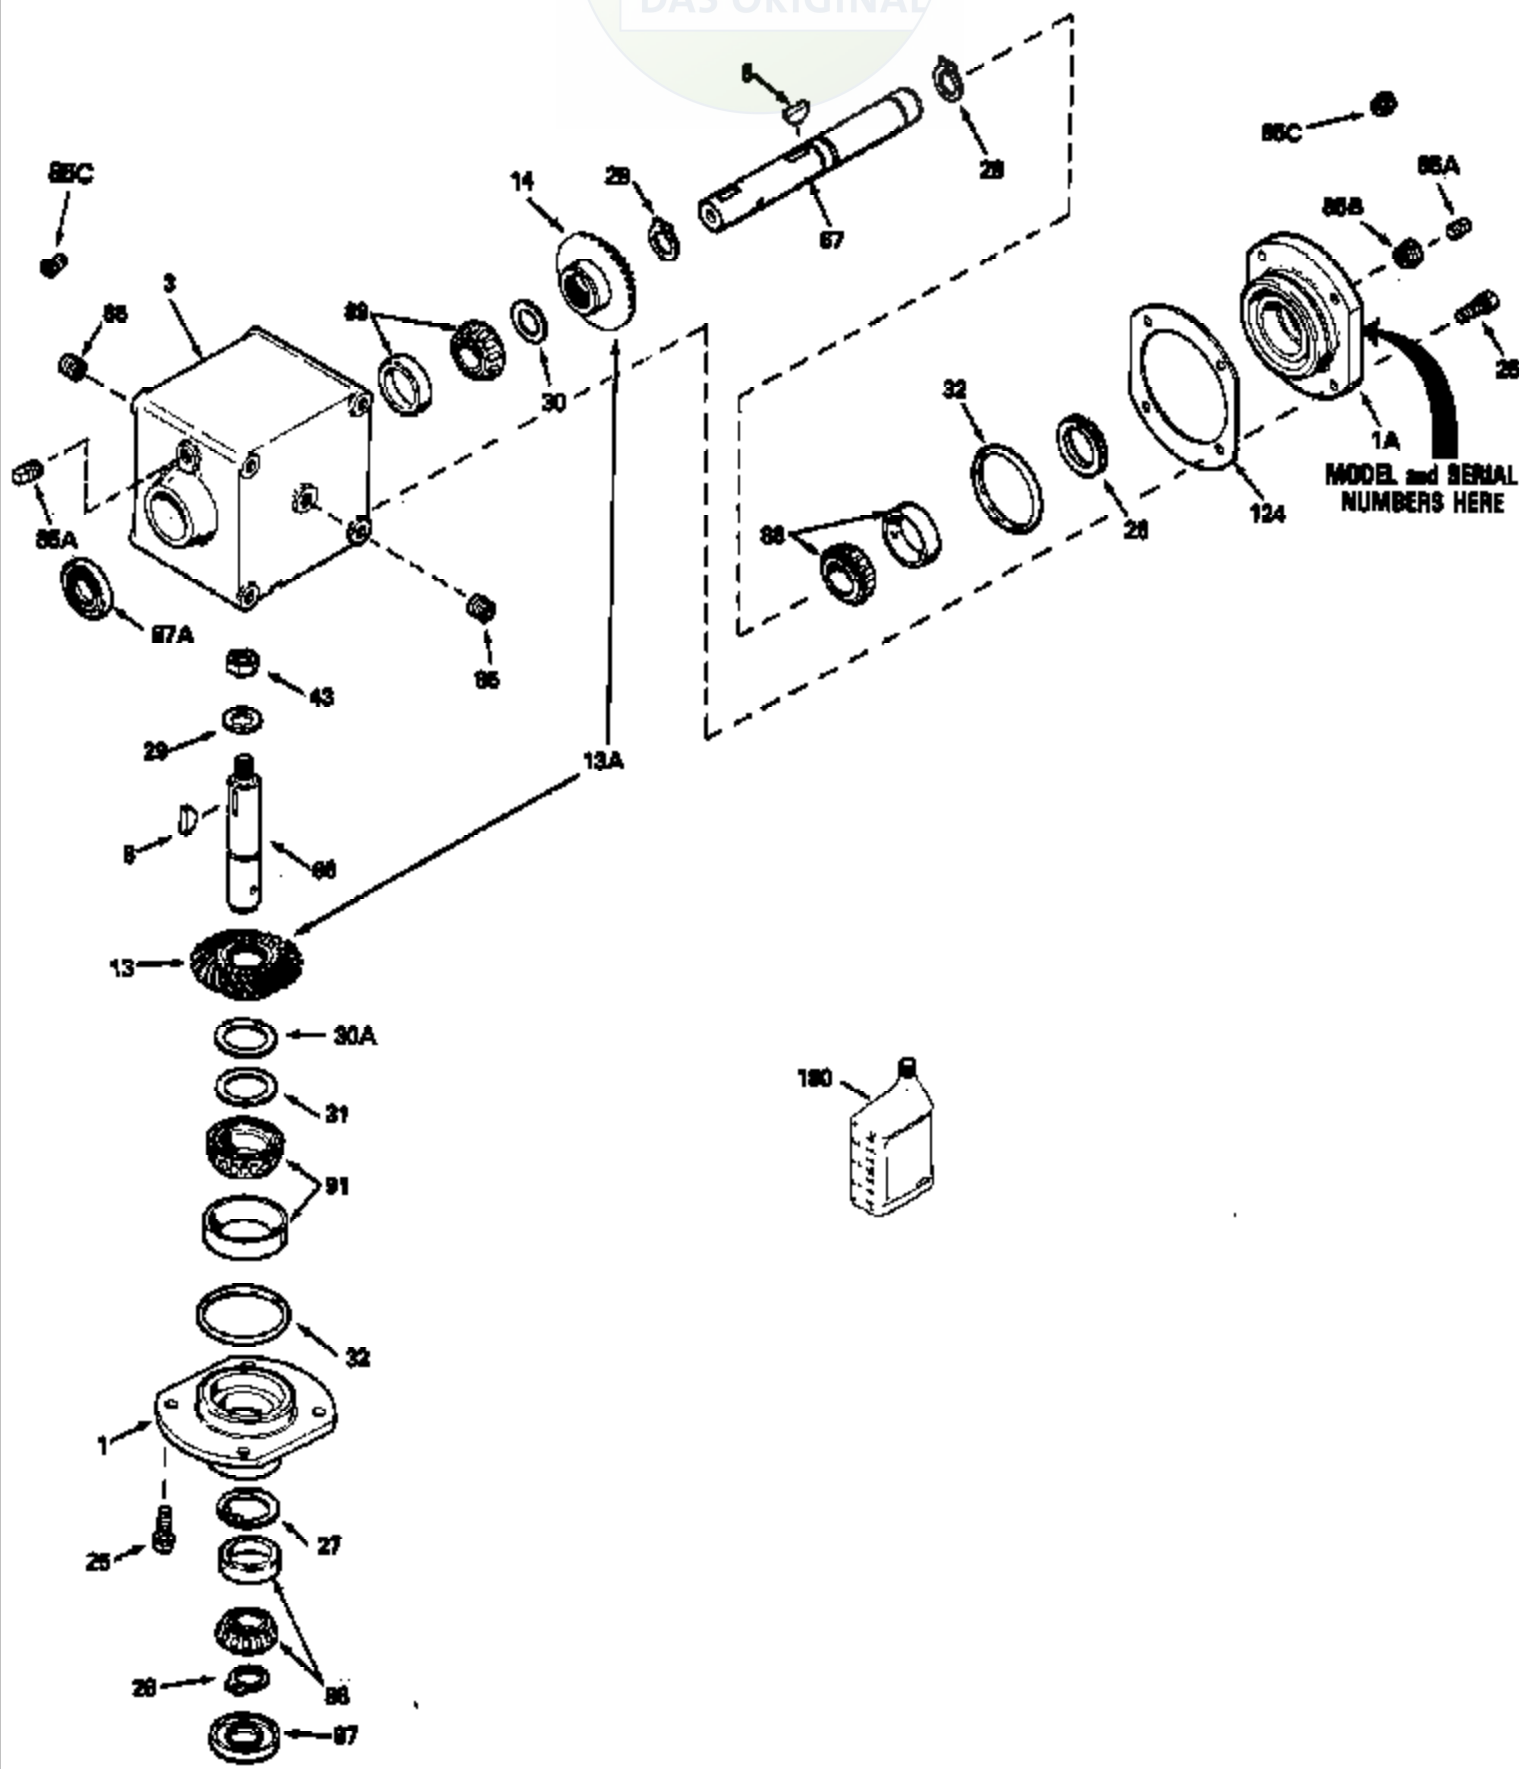

JOIST
DAS ORIGINAL

ILLUSTRATION SHOWS TYPICAL PARTS ONLY. ORDER BY PART NUMBER. PARTS NOT LISTED ARE SUPPLIED BY OEM.

Ref #	Part Number	Qty	Description
	794337		RA Drive Head Ass'y (Incl. 1 thru 124)
1A	786106		Retainer Cap
1	786104A		Retainer Cap
3	770076		Right Angle Drive Housing
8	792114		Woodruff Key No. 807
13	778169		Bevel Gear (27 teeth)
14	778173		Bevel Gear (18 teeth)
25	792037		Screw, 5/16-18 x 1"
26	780137		Load Ring
27	792112		Retaining Ring
28	792113		Retaining Ring
29	792115		Flat Washer
30	780131	1100-1100-063	Shim Page 2 of 2
31	780138	Peerless	Shim
32	788063		"O" Ring
43	792110A		Hex Jam Nut, 3/4-16
66	776221		Input Shaft (4-7/8" long)
67	776223		Output Shaft (7-1/4" long)
85C	792118		Relief Valve
85	792116		Pipe Plug, 1/4-18
85A	792039		Pipe Plug, 1/8"
87A	788065		Oil Seal
87	788064		Oil Seal
88	780132		Bearing & Cup Ass'y (SEE REPAIR MANUA L)
89	780132		Bearing & Cup Ass'y (SEE REPAIR MANUA L)
91	780134		Bearing & Cup Ass'y (SEE REPAIR MANUA L)
124	780136		Retainer Cap Shim
180	730229A		Gear Oil 80W90